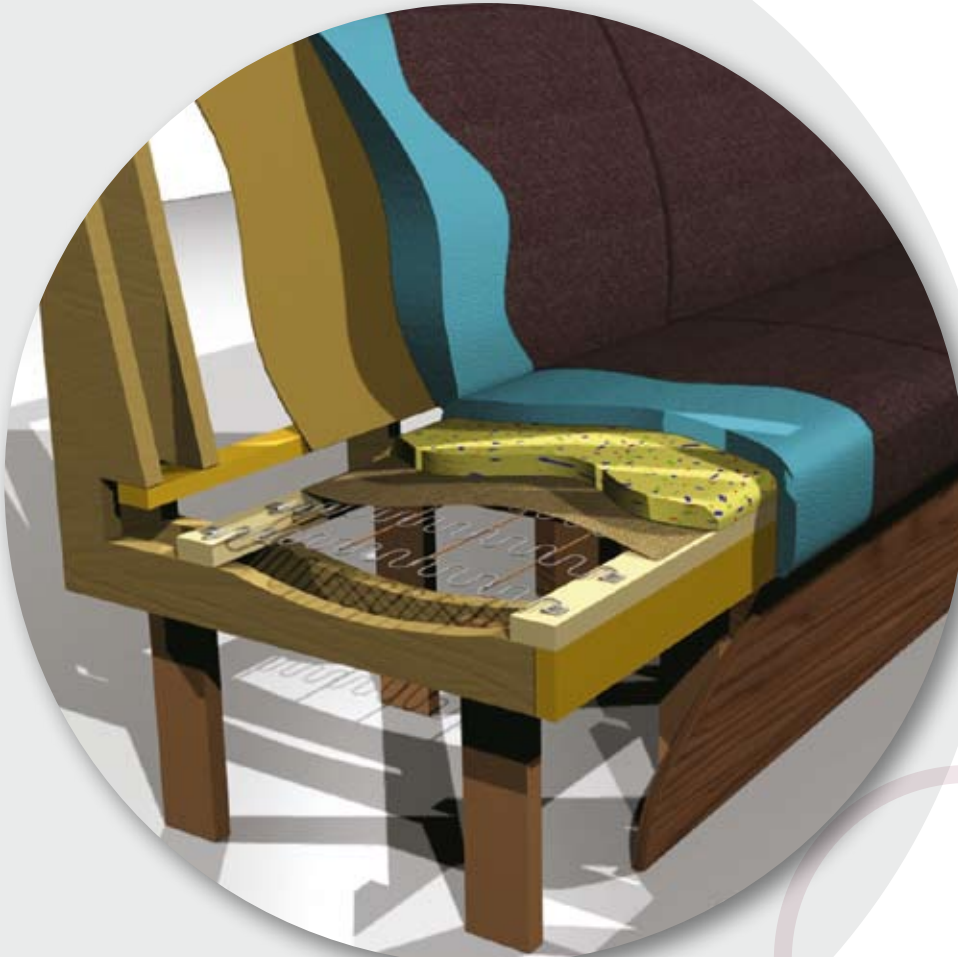

## Undercover...

- At Craftwood Interiors we excel in producing upholstered fixed seating, bench seating or booth seating otherwise known as banquette seating.
- This type of seating can also be made with a platform base, depending on the type of venue or the longevity required of the seating itself. But for sheer comfort and dining well we recommend sprung base banquette seating.
- Styles can vary from entirely traditional to very contemporary.
- All seating at Craftwood Interiors incorporates fire retardant materials and our seating has been independently tested and certified to BS EN 15373: 2007 (Test Level 3 – Severe Use) – Strength, durability and safety requirements for non-domestic seating.